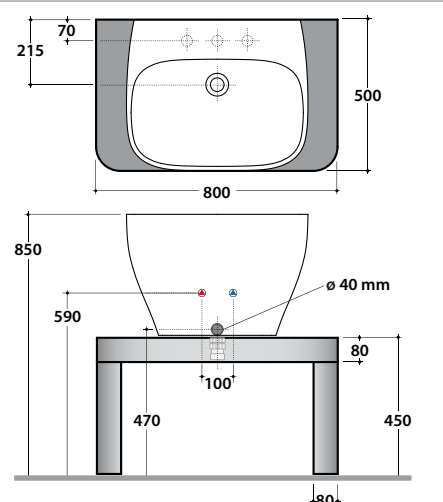

*Basin one tap hole 60x50cm with high sink, arranged with three tap holes.
Provided with overflow hole. Wall-hung installation. Fixing kit included.
Weight 29 kg.*

 Cod. **GEAS1BN** bianco natura / white nature

Cod. **LAGE**

Lampada a led 2x3 W. Peso 0,5 kg.
Led lamp 2x3 watt. Weight 0,5 kg.

 ±10

GENESIS LAVABO GE061.BI GE061.BO

GLOBO

 Cod. **GEME11X** bianco natura / *white nature*

 Cod. **GEME12X** moro natura / *dark nature*

Mensola a terra 120 in multistrato impiallacciato frassino.

Completa di sifone di scarico. Peso 12 kg.

Floor mounted multi-ply shelf 120cm ash wood veneered. Siphon included. Weight 12 kg.

 Cod. **GEME21X** bianco natura / *white nature*

 Cod. **GEME22X** moro natura / *dark nature*

Mensola a terra 80 in multistrato impiallacciato frassino.

Completa di sifone di scarico. Peso 9 kg.

Floor mounted multi-ply shelf 80cm ash wood veneered. Siphon included. Weight 9 kg.