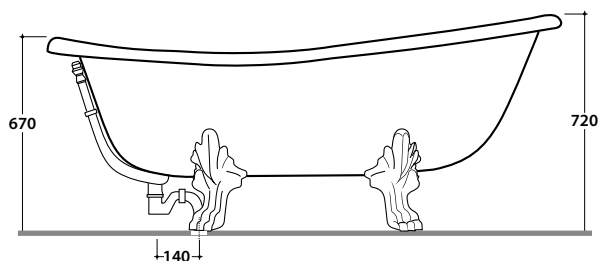

PAESTUM VASCA PA100 PA101 PA103

GLOBO

 Cod. **PA100.BI** bianca con piedi cromo / *withe with chromium-plated feet*

 Cod. **PA101.BI** bianca con piedi bianchi / *withe with white feet*

 Cod. **PA103.BI** bianca con piedi bronzo / *withe with bronze-plated feet*

Vasca in vetroresina.
Glass-resin bathtub.

 Cod. **PA104.BI** cromo / *chromium-plated*

 Cod. **PA105.BI** bianco / *withe*

 Cod. **PA107.BI** bronzo / *bronze-plated*

Colonna di scarico con sifone.
Outlet pedestal with chrome siphon.

Cod. **PA061**
Piantana e tirante cromo
Chrome plated pole and support

Cod. **PA065**
Piantana e tirante bronzo
Bronze plated pole and support

Peso vasca: Kg. 60
Bathtub weight: Kg. 60

Peso a pieno: Kg. 225
Empty weight: Kg. 225

Capacità acqua: lt. 165
Water capacity: 165 L