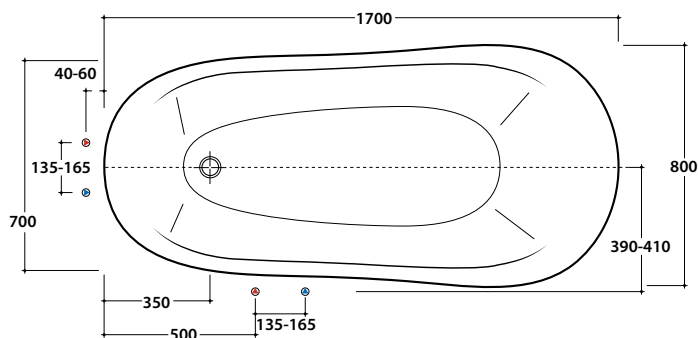

PAESTUM VASCA PA100 PA101 PA103

GLOBO

 Cod. **PA100.BI** bianca con piedi cromo / *withe with chromium-plated feet*

 Cod. **PA101.BI** bianca con piedi bianchi / *withe with white feet*

 Cod. **PA103.BI** bianca con piedi bronzo / *withe with bronze-plated feet*

Cod. **PA061**
Piantana e tirante cromo
Chrome plated pole and support

Cod. **PA065**
Piantana e tirante bronzo
Bronze plated pole and support

Peso vasca: Kg. 60
Bathtub weight: Kg. 60

Peso a pieno: Kg. 225
Empty weight: Kg. 225

Capacità acqua: lt. 165
Water capacity: 165 L