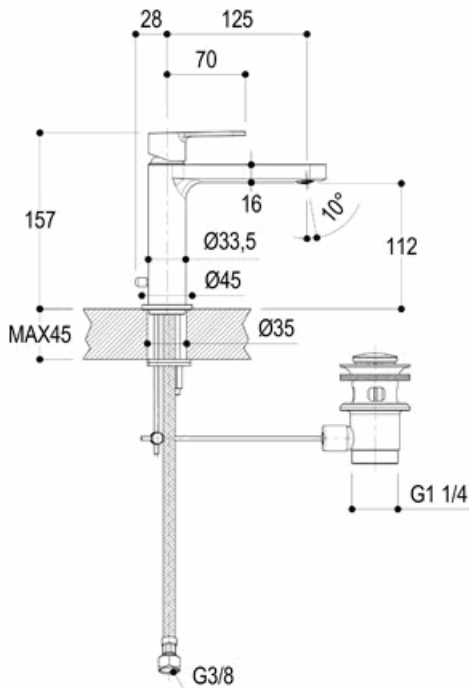

TAB

design Lana + Savettiere

PR37AA101 Miscelatore monocomando per lavabo | Single lever basin mixer

-  cromo | chrome
-  black chrome | black chrome
-  brushed black chrome | brushed black chrome