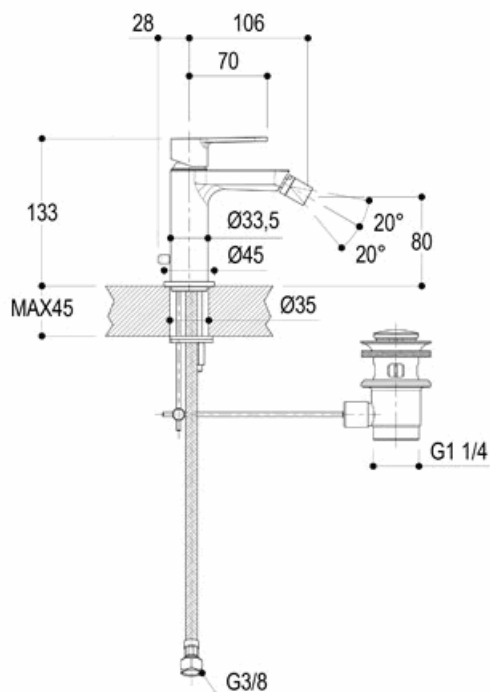

TAB

design Lana + Savettiere

PR37BA101 Miscelatore monocomando per bidet | Single lever bidet mixer

-  cromo | chrome
-  black chrome | black chrome
-  brushed black chrome | brushed black chrome